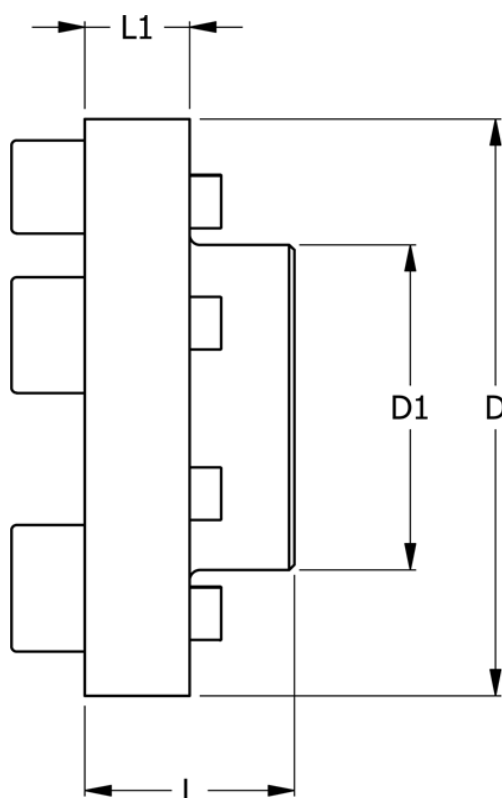

Article number: 330671023

Description: Coupling N-Eupex str. 710
Part 2 & 3 without bore

Measures

D	= 710
D1	= 416
L	= 290
L1	= 102
Max bore	= 260
Torque (N m)	= 62000